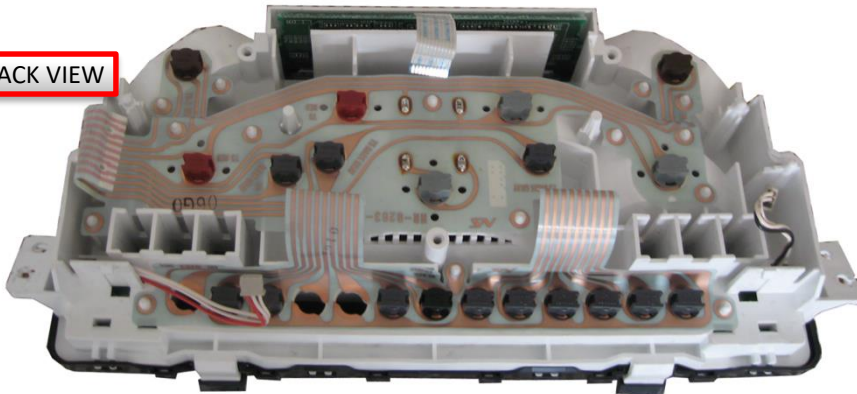

CORE RETURN INFO

Congratulations on your purchase and installation of Qube's LED Gauge Cluster. Please refer to the included Owner's Manual for operating instructions. To complete the core exchange program, please send your stock gauge cluster face to...

Qube Engineering
21914 Palos Verdes Blvd
Torrance, CA 90503
818-271-QUBE (7823)
c/o Art Timbol

FRONT VIEW

BACK VIEW

Please return your parts within two weeks of receiving your LED Gauge Cluster to avoid any additional fees. For your convenience and the protection of your shipment, please reuse box and packaging material from your shipment, if undamaged.